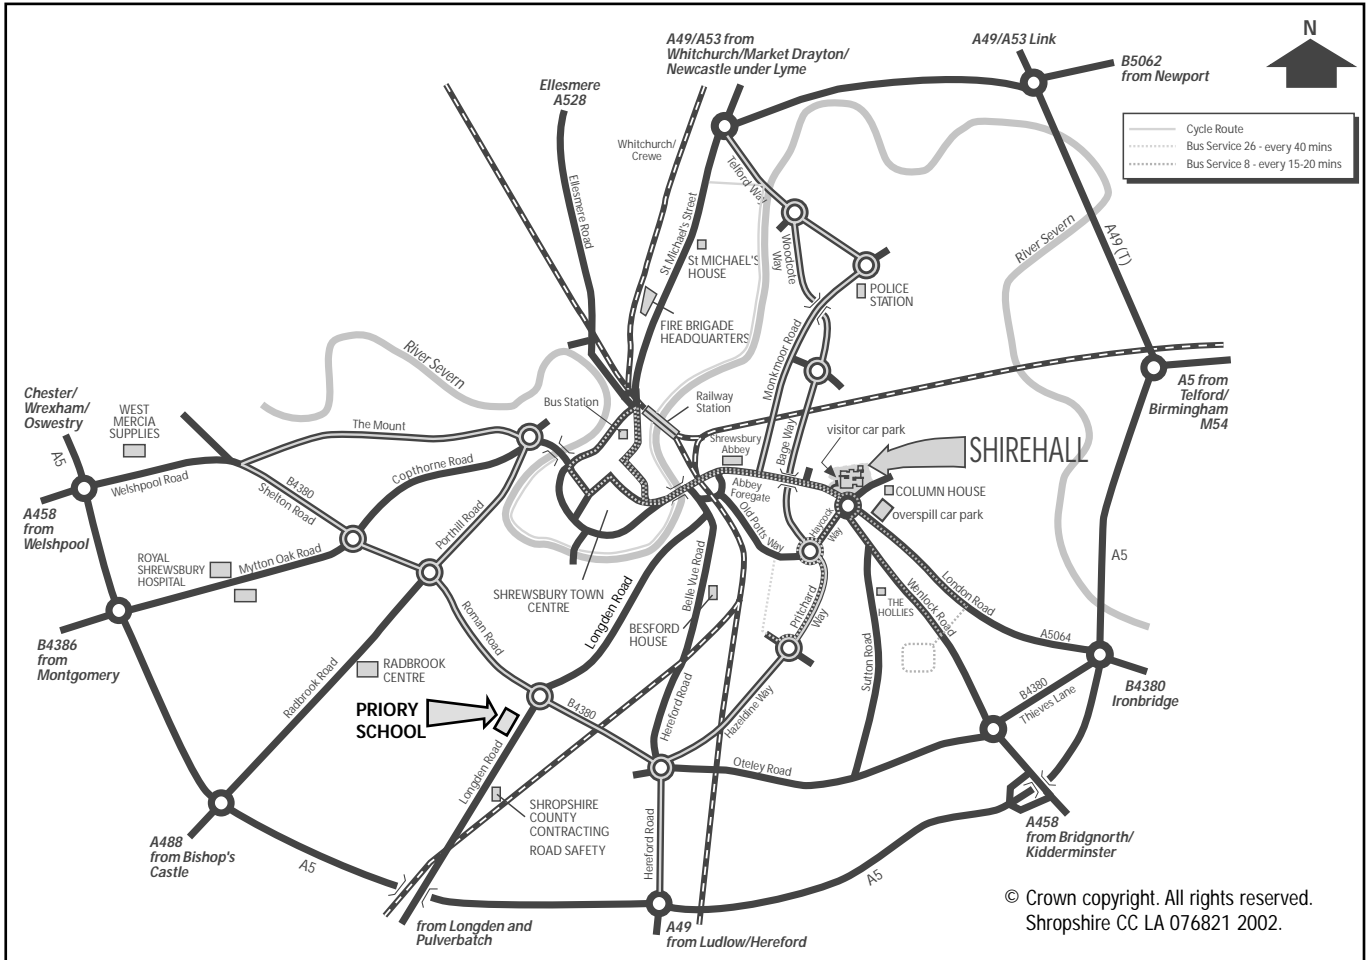

PRIORY SCHOOL, SHREWSBURY

The Priory School

Longden Road, Shrewsbury SY3 9EE

DIRECTIONS

From the South and East (Telford, Bridgnorth and Ludlow)

- Approaching Shrewsbury on the A5, A458 and A49, turn left onto the B4380.
- At the large Meole Brace roundabout, stay on the B45380 (Roman Road).
- At the next roundabout, past the cemetery on your right, turn left into Longden Road.
- The Priory School is on the right-hand side.

From Oswestry

- Approaching Shrewsbury on the A5, turn onto the B4380.
- Bypass the town centre on continue down Roman Road.
- Past Shrewsbury School (on the left), turn right onto Longden Road.
- The Priory School is on the right-hand side.

From the North (Whitchurch and Market Drayton)

- Approaching Shrewsbury on the A49, head south towards the A5. This will bypass Shrewsbury town centre.
- Follow the A49/A5 round until it meets the B4380. Turn left onto the B4380.
- At the large Meole Brace roundabout, stay on the B4380 (Roman Road).
- At the next roundabout, past the cemetery on your right, turn left into Longden Road.
- The Priory School is on the right-hand side.