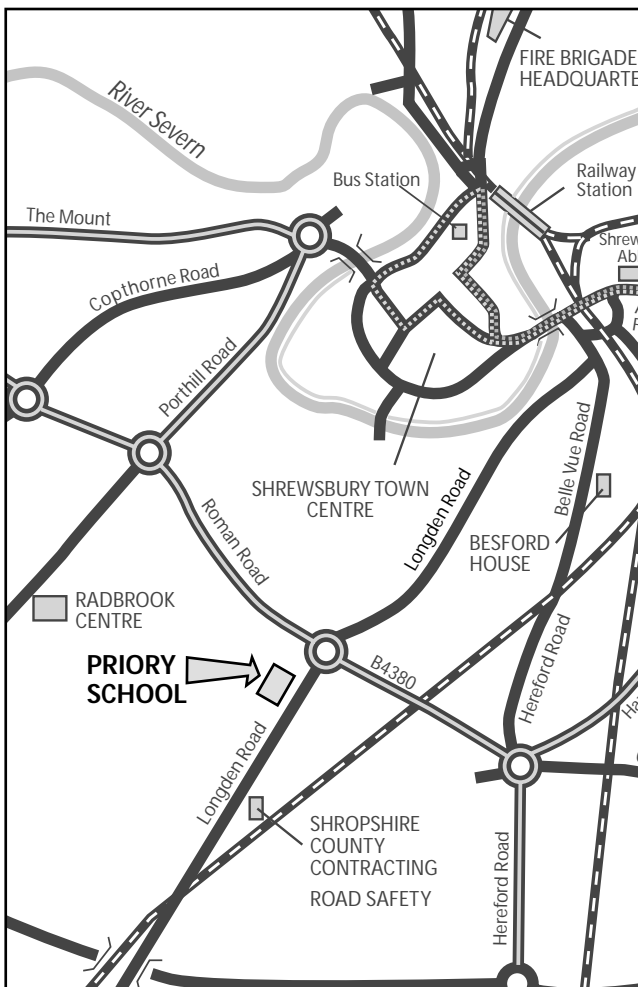

PRIORY SCHOOL, SHREWSBURY

The Priory School

Longden Road, Shrewsbury SY3 9EE

DIRECTIONS

From the South and East (Telford, Bridgnorth and Ludlow)

- Approaching Shrewsbury on the A5, A458 and A49, turn left onto the B4380.
- At the large Meole Brace roundabout, stay on the B45380 (Roman Road).
- At the next roundabout, past the cemetery on your right, turn left into Longden Road.
- The Priory School is on the right-hand side.

From Oswestry

- Approaching Shrewsbury on the A5, turn onto the B4380.
- Bypass the town centre on continue down Roman Road.
- Past Shrewsbury School (on the left), turn right onto Longden Road.
- The Priory School is on the right-hand side.

From the North (Whitchurch and Market Drayton)

- Approaching Shrewsbury on the A49, head south towards the A5. This will bypass Shrewsbury town centre.
- Follow the A49/A5 round until it meets the B4380. Turn left onto the B4380.
- At the large Meole Brace roundabout, stay on the B4380 (Roman Road).
- At the next roundabout, past the cemetery on your right, turn left into Longden Road.
- The Priory School is on the right-hand side.